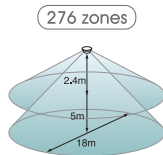

Passive Infrared Detectors (indoor)

Ceiling Mount