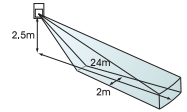

Middle Area Protection (outdoor)

"Second Line of Defense" protects the middle area between perimeter and boundary of the building.

ZI-PO12

Wide angle weatherized outdoor PIR detector
 40' x 50' (12 x 15m) 120° wide

ZI-PO24

Long range weatherized outdoor PIR detector
 80' x 6.6' (24 x 2m) long range

FEATURES:

- Patented double conductive shielding
- Selectable detection patterns (pet alley or multi-level)
- Sensitivity selection switch (high, mid and low)
- Selectable pulse count (test or 2)
- Day and night modes