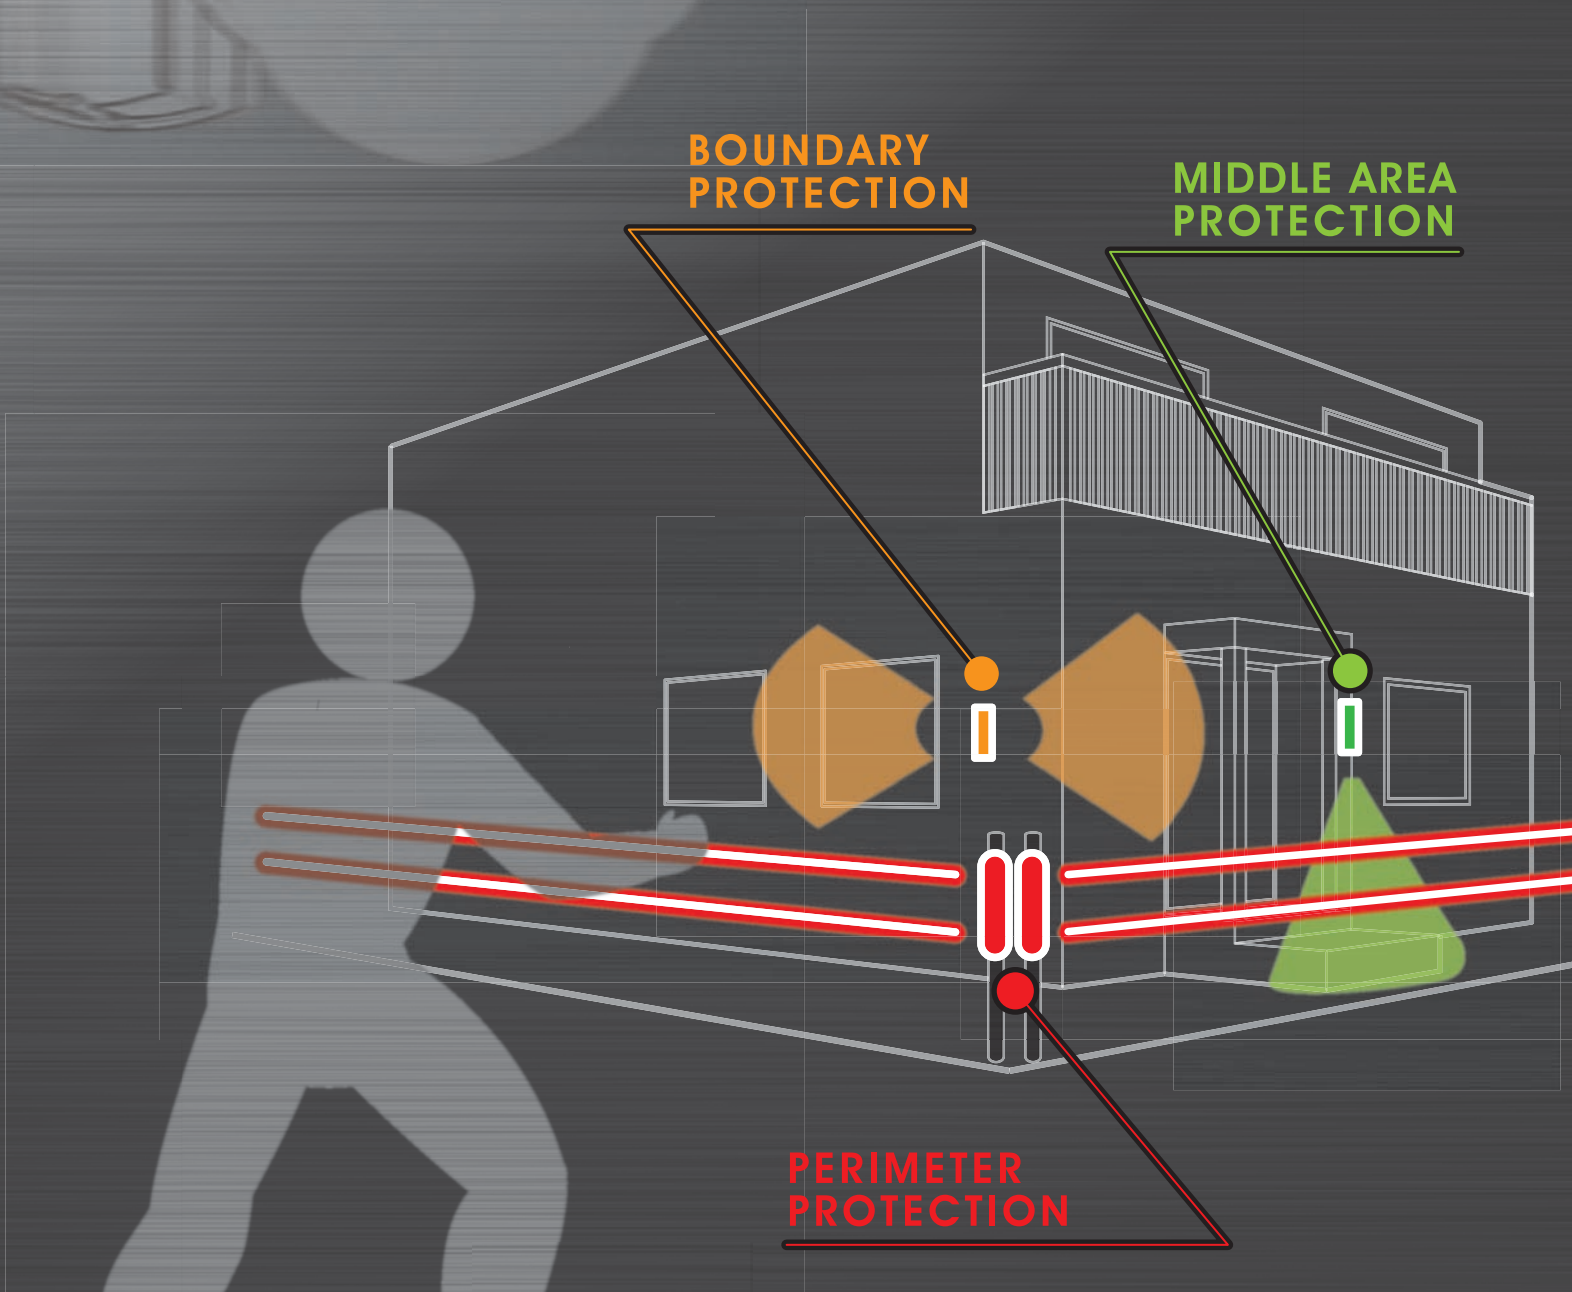

PRODUCT LINEUP

Perimeter Protection (outdoor)

"First Line of Defense" protects the extreme perimeter of a property.

ZI-AO20 / AO40 / AO60

Short range photoelectric detector

ZI-AO20 : detection range 70' (20m)
 ZI-AO40 : detection range 130' (40m)
 ZI-AO60 : detection range 200' (60m)

FEATURES:

- IP65 rated (rain, dust and insect protection)
- Lightning and surge protection
- 99% beam blocking stability
- A.G.C. (Automatic Gain Control) Circuit

ZI-AO100 / AO200

Selectable beam frequency
 Long range photoelectric detector

Middle Area Protection (outdoor)

"Second Line of Defense" protects the middle area between perimeter and boundary of the building.

ZI-PO12

Wide angle weatherized outdoor PIR detector
 40' x 50' (12 x 15m) 120° wide

ZI-PO24

Long range weatherized outdoor PIR detector
 80' x 6.6' (24 x 2m) long range

FEATURES:

- Patented double conductive shielding
- Selectable detection patterns (pet alley or multi-level)
- Sensitivity selection switch (high, mid and low)
- Selectable pulse count (test or 2)
- Day and night modes