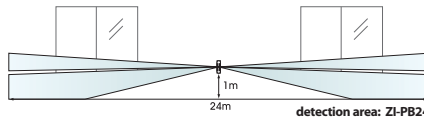

Boundary Protection (outdoor)

"Third Line of Defense" protects the immediate perimeter of the building.

ZI-PB24

Outdoor PIR detector with unique detection range
 80' (24m) - 40' (12m) each side

FEATURES:

- Multiple detection pattern technology
- Limited detection range function
- Size judging function
- Patented double conductive shielding
- Audible alarm function
- Advanced temperature compensation