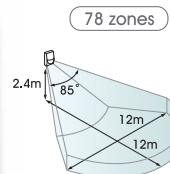

Passive Infrared Detectors (indoor)

Ceiling Mount

ZI-PI360Z

360° PIR detector with adjustable zoom function

Wall Mount

ZI-PI12SA1

PIR detector with small animal immunity

CBC (AMERICA) Corp.