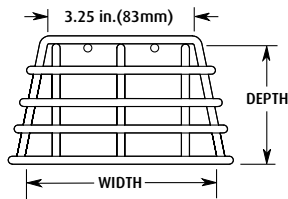

WARRANTY

Three year guarantee against breakage in normal use.

MODEL	HEIGHT	WIDTH	DEPTH
STI-9618	4.62 in. (117 mm)	5.37 in. (136 mm)	3 in. (76 mm)
STI-9619	7.75 in. (196mm)	5.37 in. (136mm)	5.62 in. (142 mm)
STI-9620	6.25 in. (158 mm)	4.0 in. (102 mm)	2.25 in. (57 mm)
STI-9621	7.0 in. (178 mm)	5.75 in. (146 mm)	4.5 in. (114 mm)
STI-9622	8.75 in. (222 mm)	4.0 in. (102 mm)	3.75 in. (95 mm)

STI-9618 TOP VIEW

STI-9618 FRONT VIEW

STI-9619 TOP VIEW

STI-9619 FRONT VIEW

STI-9620 SIDE VIEW

STI-9620 END VIEW

STI-9621/9622 SIDE VIEW

STI-9621/9622 END VIEW