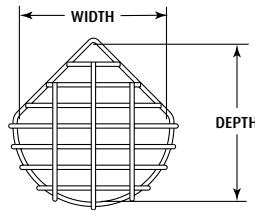

WARRANTY

Three year guarantee against breakage in normal use.

MODEL	HEIGHT	WIDTH	DEPTH
STI-9618	4.62 in. (117 mm)	5.37 in. (136 mm)	3 in. (76 mm)
STI-9619	7.75 in. (196mm)	5.37 in. (136mm)	5.62 in. (142 mm)
STI-9620	6.25 in. (158 mm)	4.0 in. (102 mm)	2.25 in. (57 mm)
STI-9621	7.0 in. (178 mm)	5.75 in. (146 mm)	4.5 in. (114 mm)
STI-9622	8.75 in. (222 mm)	4.0 in. (102 mm)	3.75 in. (95 mm)

STI-9618 TOP VIEW

STI-9618 FRONT VIEW

STI-9619 TOP VIEW

STI-9619 FRONT VIEW

STI-9620 SIDE VIEW

STI-9620 END VIEW

STI-9621/9622 SIDE VIEW

STI-9621/9622 END VIEW