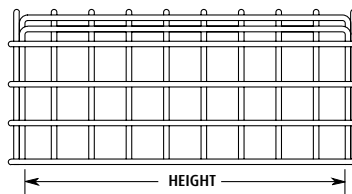

WARRANTY

Three year guarantee against breakage in normal use.

MODEL	HEIGHT	WIDTH	DEPTH
STI-9618	4.62 in. (117 mm)	5.37 in. (136 mm)	3 in. (76 mm)
STI-9619	7.75 in. (196mm)	5.37 in. (136mm)	5.62 in. (142 mm)
STI-9620	6.25 in. (158 mm)	4.0 in. (102 mm)	2.25 in. (57 mm)
STI-9621	7.0 in. (178 mm)	5.75 in. (146 mm)	4.5 in. (114 mm)
STI-9622	8.75 in. (222 mm)	4.0 in. (102 mm)	3.75 in. (95 mm)

STI-9618 TOP VIEW

STI-9618 FRONT VIEW

STI-9619 TOP VIEW

STI-9619 FRONT VIEW

STI-9620 SIDE VIEW

STI-9620 END VIEW

STI-9621/9622 SIDE VIEW

STI-9621/9622 END VIEW