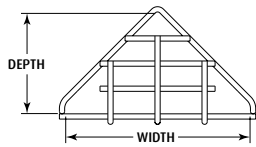

WARRANTY

Three year guarantee against breakage in normal use.

MODEL	HEIGHT	WIDTH	DEPTH
STI-9618	4.62 in. (117 mm)	5.37 in. (136 mm)	3 in. (76 mm)
STI-9619	7.75 in. (196mm)	5.37 in. (136mm)	5.62 in. (142 mm)
STI-9620	6.25 in. (158 mm)	4.0 in. (102 mm)	2.25 in. (57 mm)
STI-9621	7.0 in. (178 mm)	5.75 in. (146 mm)	4.5 in. (114 mm)
STI-9622	8.75 in. (222 mm)	4.0 in. (102 mm)	3.75 in. (95 mm)