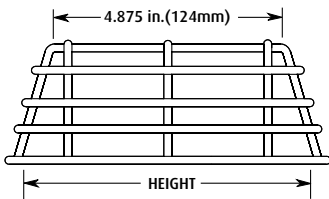

WARRANTY

Three year guarantee against breakage in normal use.

MODEL	HEIGHT	WIDTH	DEPTH
STI-9618	4.62 in. (117 mm)	5.37 in. (136 mm)	3 in. (76 mm)
STI-9619	7.75 in. (196mm)	5.37 in. (136mm)	5.62 in. (142 mm)
STI-9620	6.25 in. (158 mm)	4.0 in. (102 mm)	2.25 in. (57 mm)
STI-9621	7.0 in. (178 mm)	5.75 in. (146 mm)	4.5 in. (114 mm)
STI-9622	8.75 in. (222 mm)	4.0 in. (102 mm)	3.75 in. (95 mm)

STI-9618 TOP VIEW

STI-9618 FRONT VIEW

STI-9619 TOP VIEW

STI-9619 FRONT VIEW

STI-9620 SIDE VIEW

STI-9620 END VIEW

STI-9621/9622 SIDE VIEW

STI-9621/9622 END VIEW