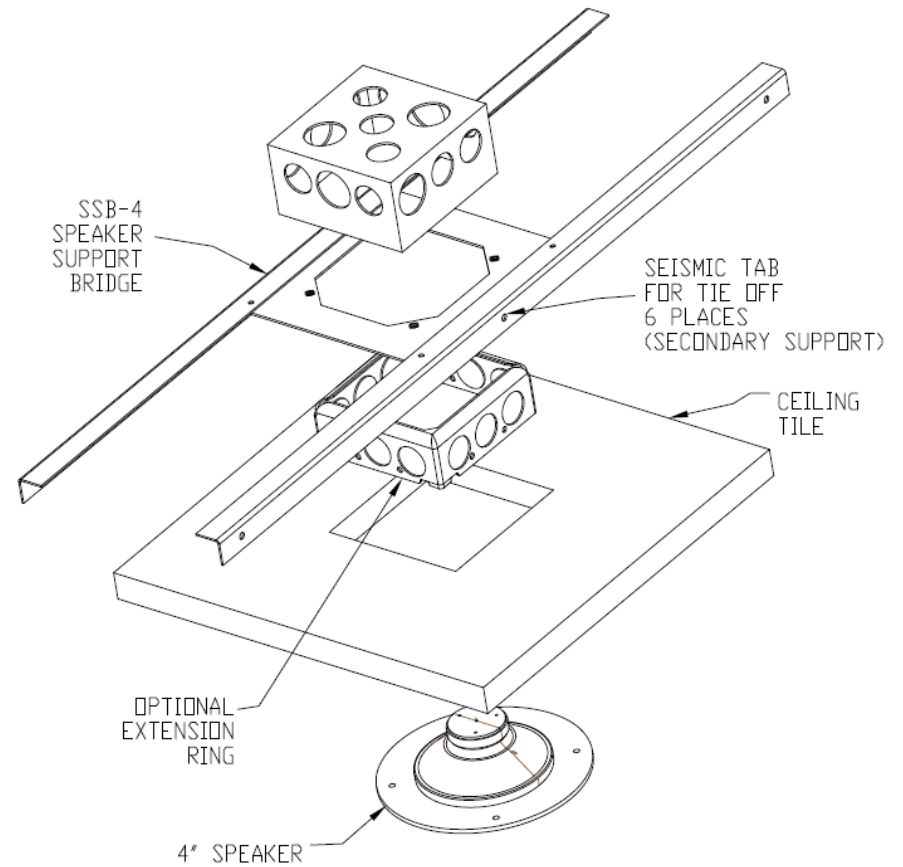

SSB-4

SPEAKER SUPPORT BRIDGE INSTALLATION INSTRUCTIONS

The SSB-4 is a speaker support bridge for mounting Wheelock 4" ceiling speaker assemblies into acoustic tile ceilings. The SSB-4 is designed for use with ceiling tiles up to 24" wide. If a backbox is required, use:

- A. Wheelock Flush Ceiling Mount ET Series:
  Standard 4" square by 2-1/8" deep box with 1-1/2" extension ring.
- B. All other Wheelock 4" Flush Ceiling Mount Speakers:
  Standard 4" square by 1-1/2" deep box with 1-1/2" extension ring.

⚠ CAUTION: These devices are not intended for use in hazardous locations as defined by the National Electrical Code (NEC) and by the National Fire Protection Association (NFPA).

MOUNTING DIAGRAM