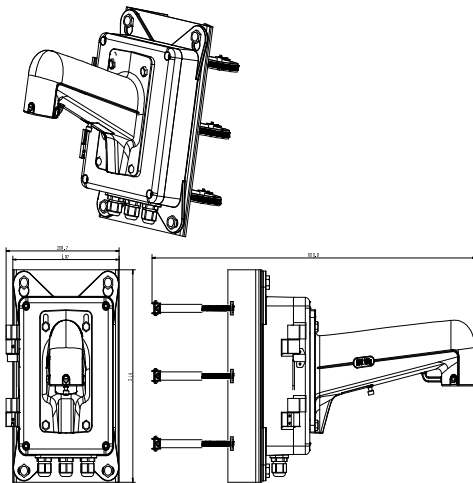

PMPL Vertical Pole Mount Bracket

PMPL	
Color	Hikvision white
Feature	Suitable for speed dome pendant mounting
Material	Aluminum and steel
Dimensions	209.7 mm × 314 mm × 600.8 mm
Weight	6840 g

NOTE: The bracket is suitable for vertical pole mount 100 mm to 200 mm in diameter.

Load capacity of pole should be more than three times the weight of camera and bracket.

Load capacity of clamp is 10 kg (22.05 lbs).

Key Features

- Aluminum Alloy and Steel Material with Surface Spray Treatment
- Safety Rope

Dimensions

Requires junction box with wall mount (model JBP-W), sold separately.

NOTE: The actual bracket may vary from the picture above.

Compatible PTZ Cameras

DS-2AE5xxx; DS-2AE7xxx; DS-2DE4xxx; DS-2DE5xxx; DS-2DE6xxx; DS-2DE7xxx; DS-2DF5xxx; DS-2DF6xxx; DS-2DF8xxx