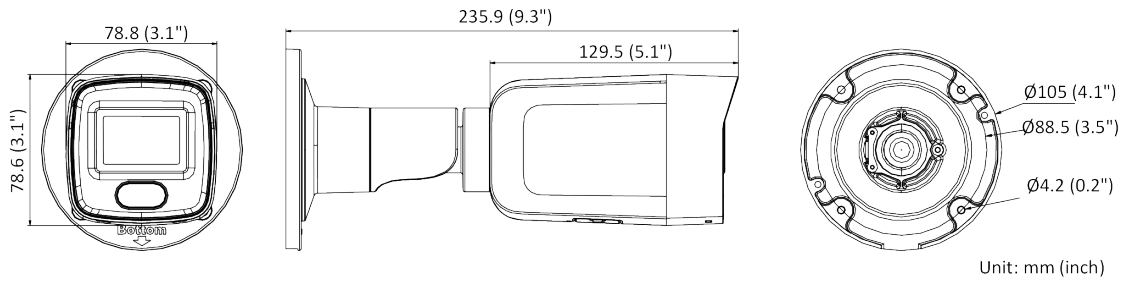

Dimensions

Optional Accessories

CM Corner Mount	CBS Junction Box	PM Vertical Pole Mount