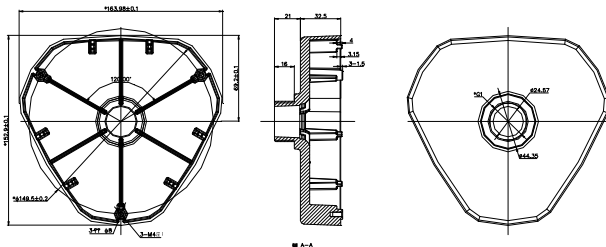

## PC-FE Pendant Cap for Fisheye Camera

PC-FE	
Appearance	Hikvision white
Range of Application	Pendant cap for dome camera
Material	Aluminum alloy
Dimension	163.98 mm x 152.9 mm x 53.5 mm (6.46" x 6.02" x 2.11")
Weight	328 g (11.57 ozs)

### Dimensions

**NOTE:** The actual bracket may vary from the picture above.