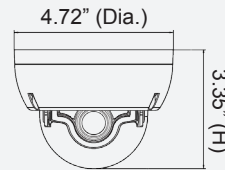

Camera Specifications

Image Sensor	1/3" Sony Exmor CMOS, 2MP
Minimum Illumination.....	0.001 lux
Effective Pixels	1984 (H) x 1105 (V)
Total Pixels	2000 (H) x 1121 (V)
Scanning System.....	Progressive
IR Range	66 ft. (depending on scene reflection)
Intense IR	0 – 20 (adjustable)
S/N Ratio	More than 50dB
Output Resolution.....	1920x1080 @ 30fps / 1280x720 @ 60fps
Video Output.....	1.0Vp-p / 75 Ohms
Electronic Shutter	Auto / Manual (1/30 – 1/30,000 sec.) / Flicker
WDR.....	On (Low / Middle / High) / Off
Day / Night.....	Auto / Color / BW / External
White Balance	Auto / AWB / AWC-Set / Manual
Brightness.....	0 – 20 (adjustable)
AGC.....	0 – 20 (adjustable)
Sense-up	2x – 32x (adjustable)
Backlight.....	BLC / HSBLC
Motion Detection.....	On / Off (4 zones)
Privacy Masking	On / Off (16 zones)

Camera Specifications (continued)

Mirror	On / Off
V-Flip	On / Off
Sharpness	0 – 20 (adjustable)
Lens Shading.....	On / Off
DNR.....	Off / Low / Middle / High
Test Monitor Output	CVBS
Communication.....	UTC (up the coax)
Operating & Unit Specifications	
Power	12VDC / 24VAC dual voltage (power supply not included)
Power Consumption	12VDC, 510mA max. / 24VAC, 195mA max.
Operating Temperature.....	-4° F – 140° F
Operating Humidity.....	20% – 95% RH
Unit Dimensions	3.35" (H) x 4.72" (Dia.)
Unit Weight.....	2.2 lbs.
Certifications.....	FCC, RoHS

Optional Accessories

*Chameleon Cover™ - for best results when used outdoors, waterproof paint is recommended. Speco Technologies is constantly developing and improving products. We reserve the right to modify product design and specifications without notice and without incurring any obligation. Spec Rev. 7/12/17