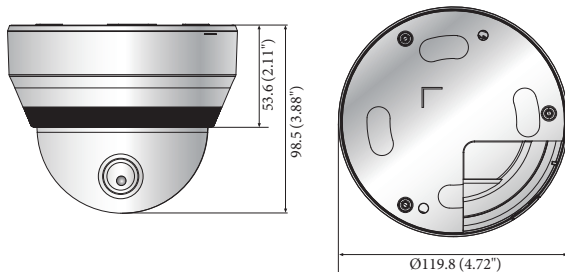

## Accessories (Optional)

	HCD-6080RN	HCD-6080RP
<b>VIDEO</b>		
Imaging Device	1/2.8" 2M CMOS	
Total Pixels	1,945(H) x 1,109(V) 2.16M pixels	
Effective Pixels	1,945(H) x 1,097(V) 2.13M pixels	
Scanning System	Progressive Scan	
Min. Illumination	Color : 0.11 Lux (F1.6, 1/30sec) B/W : 0 Lux (IR LED on)	
S / N Ratio	52dB (AGC Off, Weight On)	
Video Output	BNC (AHD / TVI / CVI / CVBS selectable)	
Resolution	1920 x 1080	
Max. Framerate	30fps@1080p(N)	25fps@1080p(P)
<b>PAN / TILT / ROTATE</b>		
Pan / Tilt / Rotate Range	0° ~ 350° / 0° ~ 67° / 0° ~ 355°	
<b>LENS TYPE</b>		
Focal Length (Zoom Ratio)	3.2 ~ 10mm (3.1x) motorized varifocal	
Max. Aperture Ratio	F1.6	
Angular Field of View	H : 110.2°(Wide) ~ 32°(Tele) / V : 55.4°(Wide) ~ 18°(Tele) / D : 128.4°(Wide) ~ 36.6°(Tele)	
Min. Object Distance	0.5m (1.64ft)	
Focus Control	Simple focus (Motorized V/F) / Manual	
Lens Type	DC Auto Iris	
Mount Type	Board-in Type	
<b>OPERATIONAL</b>		
On Screen Display	Multi-language support (16) English, Japanese, Spanish, French, Portuguese, Korean, German, Italian, Russian, Polish, Czech, Romanian, Serbian, Swedish, Danish, Turkish	
Camera Title	Off / On (Displayed 15 Characters)	
Day & Night	Auto (ICR) / Color / B/W	
Backlight Compensation	Off / User BLC / HLC / WDR	
Wide Dynamic Range	120dB	
Digital Noise Reduction	SSNRIV (Off / On)	
Defog	Off / Auto / Manual	
Motion Detection	Off / On (4-zones)	
Privacy Masking	Off / On (8 zones rectangle)	
Gain Control	Off / Low / Middle / High / Very High	
White Balance	ATW / Outdoor / Indoor (4,500K ~ 8,500K) / Manual / AWC (1,800K ~ 10,500K)	
Electronic Shutter Speed	1sec ~ 1/12,000sec	
Reverse	Off / H-Rev / V-Rev / HV-Rev	
Profile	Basic, Day & Night, Backlight, ITS, Indoor, User	
Alarm	(MD) Output 1	
Remote Control Interface	Coaxial	
Protocol	AHD : ACP (AHD Coax Protocol), CVBS : Pelco-C (Coaxitron), CCP (CVI Coax Protocol), TCP (TVI Coax Protocol)	
IR Distance	20m (65.62ft)	
Video Transmission Distance	500m (5C2V Coaxial Cable)	
<b>ENVIRONMENTAL</b>		
Operating Temperature / Humidity	-10°C ~ +55°C (+14°F ~ +131°F) / Less than 90% RH	
<b>ELECTRICAL</b>		
Input Voltage / Current	Dual (24V AC ±10% & 12V DC ±10%)	
Power Consumption	6W	
<b>MECHANICAL</b>		
Color / Material	Ivory / Plastic	
Dimensions (WxH)	Ø119.8 x 98.5mm (Ø4.72" x 3.88")	
Weight	330g (0.73 lb)	