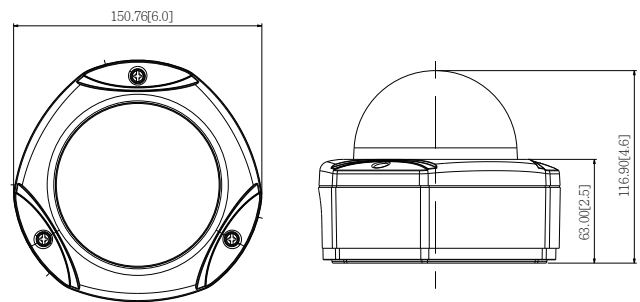

PHOTO INDICATION

DIMENSION DIAGRAM

Unit: mm [inch]

ACCESSORY OPTIONS

Power Supply		
PPOE-0001		IEEE 802.3af PoE Injector for Class 1, 2 or 3 devices, with universal adapter

Dome Cover		
PDCX-1101		4-inch, smoke, non-vandal proof

PRODUCT SPECIFICATION**E86A****• Device**

Device Type	Outdoor Dome Camera
Image Sensor	Progressive Scan CMOS
Sensor Size	1/3"
Effective Pixels	2048 (H) x 1536 (V) (3.15 MP)
Horizontal Resolution	1450 TVL
Day / Night	Yes
Low Light Sensitivity	Standard
Minimum Illumination	Color: 0.1 lux at F1.4 (30 IRE, 2400°K); B/W: 0 lux (IR LED on)
Color to B/W Switch	ISP based switch, configurable
Mechanical IR Cut Filter	Yes
IR Sensitivity Range	700~1100nm
IR LED	Adaptive IR LED x 15 (850nm)
IR Working Distance	30 m (0 lux, 30 IRE, Gain 255, Auto shutter mode)
Electronic Shutter	1/5 ~ 1/2,000 sec (manual mode); 1/5 ~ 1/10,000 sec (auto mode)
S/N Ratio	52 dB

• Interface

Digital Input	1, Terminal block
Digital Output	1, Terminal block
Local Storage	MicroSDHC/MicroSDXC memory card slot (card not included)

• General

Power Source / Consumption	PoE Class 2 (IEEE802.3af) / 6.49 W (IR on)
Weight	1032 g (2.275 lb)
Dimensions (Ø x H)	150mm x 117mm (5.9" x 4.6")
Environmental Casing	Weatherproof (IP67 rated); Vandal proof (IK10 rated); Transparent dome cover
Mount Type	Surface, Pendant, Wall, Corner, Pole, Flush, Gang box
Starting Temperature	-20°C ~ 50°C (-4°F ~ 122°F)
Operating Temperature	-40°C ~ 50°C (-40°F ~ 122°F)
Operating Humidity	10% ~ 85% RH
Approvals	CE (EN 55022 Class B, EN 55024), FCC (Part15 Subpart B Class B), IK10, IP67, NEMA 4X, UL (for optional PoE injector)