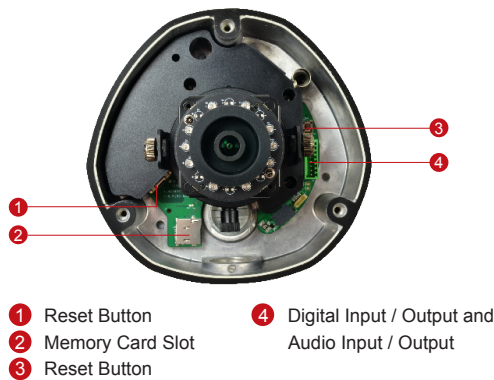

E86A

3MP Outdoor Dome with D/N, Adaptive IR, Superior WDR, Vari-focal Lens

- 3 Megapixel with 1080p
- Day and Night with Adaptive IR LED
- Vari-focal Lens with f2.8~12mm / F1.4
- Superior WDR (110 dB)
- 30 fps at 1920 x 1080
- Weatherproof (IP67) and Vandal Proof (IK10)

PHOTO INDICATION

DIMENSION DIAGRAM

Unit: mm [inch]

ACCESSORY OPTIONS

Power Supply		
PPOE-0001		IEEE 802.3af PoE Injector for Class 1, 2 or 3 devices, with universal adapter

Dome Cover		
PDCX-1101		4-inch, smoke, non-vandal proof

PRODUCT SPECIFICATION**E86A****• Device**

Device Type	Outdoor Dome Camera
Image Sensor	Progressive Scan CMOS
Sensor Size	1/3"
Effective Pixels	2048 (H) x 1536 (V) (3.15 MP)
Horizontal Resolution	1450 TVL
Day / Night	Yes
Low Light Sensitivity	Standard
Minimum Illumination	Color: 0.1 lux at F1.4 (30 IRE, 2400°K); B/W: 0 lux (IR LED on)
Color to B/W Switch	ISP based switch, configurable
Mechanical IR Cut Filter	Yes
IR Sensitivity Range	700~1100nm
IR LED	Adaptive IR LED x 15 (850nm)
IR Working Distance	30 m (0 lux, 30 IRE, Gain 255, Auto shutter mode)
Electronic Shutter	1/5 ~ 1/2,000 sec (manual mode); 1/5 ~ 1/10,000 sec (auto mode)
S/N Ratio	52 dB

• Interface

Digital Input	1, Terminal block
Digital Output	1, Terminal block
Local Storage	MicroSDHC/MicroSDXC memory card slot (card not included)

• General

Power Source / Consumption	PoE Class 2 (IEEE802.3af) / 6.49 W (IR on)
Weight	1032 g (2.275 lb)
Dimensions (Ø x H)	150mm x 117mm (5.9" x 4.6")
Environmental Casing	Weatherproof (IP67 rated); Vandal proof (IK10 rated); Transparent dome cover
Mount Type	Surface, Pendant, Wall, Corner, Pole, Flush, Gang box
Starting Temperature	-20°C ~ 50°C (-4°F ~ 122°F)
Operating Temperature	-40°C ~ 50°C (-40°F ~ 122°F)
Operating Humidity	10% ~ 85% RH
Approvals	CE (EN 55022 Class B, EN 55024), FCC (Part15 Subpart B Class B), IK10, IP67, NEMA 4X, UL (for optional PoE injector)