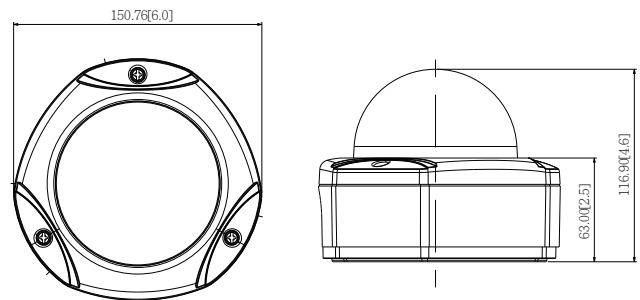

### DIMENSION DIAGRAM

Unit: mm [inch]

**• Interface**

Digital Input	1, Terminal block
Digital Output	1, Terminal block
Local Storage	MicroSDHC/MicroSDXC memory card slot (card not included)

**• General**

Power Source / Consumption	PoE Class 2 (IEEE802.3af) / 6.27 W (IR on)
Weight	1006 g (2.218 lb)
Dimensions (Ø x H)	150 mm x 117 mm (5.9" x 4.6")
Environmental Casing	Weatherproof (IP67 rated); Vandal proof (IK10 rated); Transparent dome cover
Mount Type	Surface, Pendant, Wall, Corner, Pole, Flush, Gang box
Starting Temperature	-20°C ~ 50°C (-4°F ~ 122°F)
Operating Temperature	-40°C ~ 50°C (-40°F ~ 122°F)
Operating Humidity	10% ~ 85% RH
Approvals	CE (EN 55022 Class B, EN 55024), FCC (Part15 Subpart B Class B), IK10, IP67, NEMA 4X