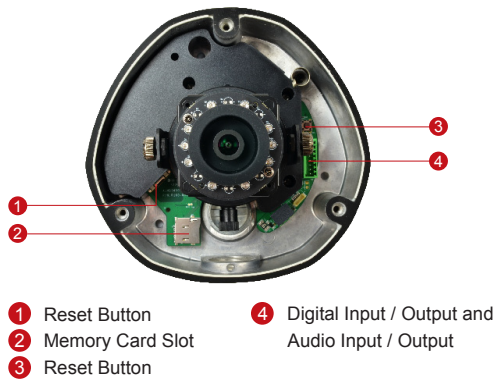

PHOTO INDICATION