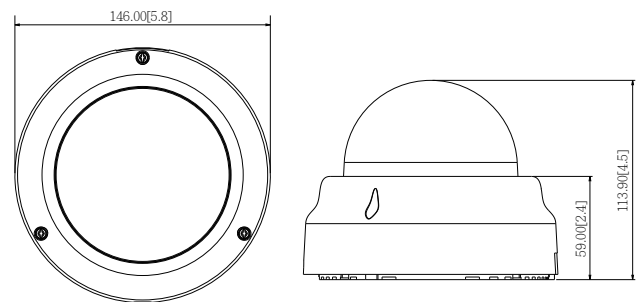

E67A

2MP Indoor Dome with Basic WDR, SLLS, Vari-focal Lens

- 2 Megapixel with 1080p
- Superior Low Light Sensitivity
- Vari-focal Lens with f2.8-12mm / F1.4
- Basic WDR (75 dB)
- 30 fps at 1920 x 1080
- Vandal Resistant (IK09)

PHOTO INDICATION

DIMENSION DIAGRAM

Unit: mm [inch]

ACCESSORY OPTIONS

Dome Cover		
PDCX-1101		4-inch, smoked, vandal proof (IK10)

Popular Mounting Solutions	
Surface	Accessories not required
Wall	PMAX-0308 
Pendant	PMAX-0101 + PMAX-0103 
Corner	PMAX-0101 + PMAX-0305 + PMAX-0402 
Pole	PMAX-0101 + PMAX-0305 + PMAX-0503 
Flush	PMAX-1003 
Gang Box	PMAX-0803 

* For more mounting solutions, please refer to Project Planner on www.acti.com

PRODUCT SPECIFICATION**E67A****• Device**

Device Type	Indoor Dome Camera
Image Sensor	Progressive Scan CMOS
Sensor Size	1/2.8"
Day / Night	No
Superior Low Light Sensitivity	Yes
Minimum Illumination	Color: 0.1 lux at F1.4 (30 IRE, 2400°K)
Mechanical IR Cut Filter	No
IR Sensitivity Range	No
IR LED	No
Electronic Shutter	1/5 ~ 1/2,000 sec (manual mode); 1/5 ~ 1/10,000 sec (auto mode)

• Interface

Digital Input	1, Terminal block
Digital Output	1, Terminal block
Local Storage	MicroSDHC/MicroSDXC memory card slot (card not included)

• General

Power Source / Consumption	PoE Class 2 (IEEE802.3af) / 5.43 W
Weight	505g (1.113 lb)
Dimensions (Ø x H)	146 mm x 114 mm (5.75" x 4.5")
Environmental Casing	Vandal Resistant (IK09 rated); Transparent dome cover
Mount Type	Surface, Pendant, Wall, Corner, Pole, Flush, Gang Box
Starting Temperature	-10°C ~ 50°C (14°F ~ 122°F)
Operating Temperature	-10°C ~ 50°C (14°F ~ 122°F)
Operating Humidity	10% ~ 85% RH
Approvals	CE (EN 55022 Class B, EN 55024), FCC (Part15 Subpart B Class B), IK09