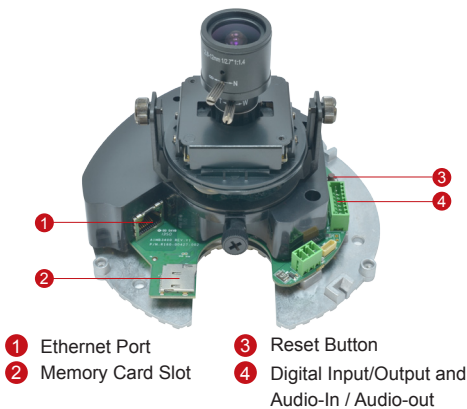

E67A

2MP Indoor Dome with Basic WDR, SLLS, Vari-focal Lens

- 2 Megapixel with 1080p
- Superior Low Light Sensitivity
- Vari-focal Lens with f2.8-12mm / F1.4
- Basic WDR (75 dB)
- 30 fps at 1920 x 1080
- Vandal Resistant (IK09)

PHOTO INDICATION

DIMENSION DIAGRAM

Unit: mm [inch]

ACCESSORY OPTIONS

Dome Cover		
PDCX-1101		4-inch, smoked, vandal proof (IK10)

Popular Mounting Solutions	
Surface	Accessories not required
Wall	PMAX-0308 
Pendant	PMAX-0101 + PMAX-0103 
Corner	PMAX-0101 + PMAX-0305 + PMAX-0402 
Pole	PMAX-0101 + PMAX-0305 + PMAX-0503 
Flush	PMAX-1003 
Gang Box	PMAX-0803 

* For more mounting solutions, please refer to Project Planner on www.acti.com

PRODUCT SPECIFICATION**E67A****• Device**

Device Type	Indoor Dome Camera
Image Sensor	Progressive Scan CMOS
Sensor Size	1/2.8"
Day / Night	No
Superior Low Light Sensitivity	Yes
Minimum Illumination	Color: 0.1 lux at F1.4 (30 IRE, 2400°K)
Mechanical IR Cut Filter	No
IR Sensitivity Range	No
IR LED	No
Electronic Shutter	1/5 ~ 1/2,000 sec (manual mode); 1/5 ~ 1/10,000 sec (auto mode)

• Interface

Digital Input	1, Terminal block
Digital Output	1, Terminal block
Local Storage	MicroSDHC/MicroSDXC memory card slot (card not included)

• General

Power Source / Consumption	PoE Class 2 (IEEE802.3af) / 5.43 W
Weight	505g (1.113 lb)
Dimensions (Ø x H)	146 mm x 114 mm (5.75" x 4.5")
Environmental Casing	Vandal Resistant (IK09 rated); Transparent dome cover
Mount Type	Surface, Pendant, Wall, Corner, Pole, Flush, Gang Box
Starting Temperature	-10°C ~ 50°C (14°F ~ 122°F)
Operating Temperature	-10°C ~ 50°C (14°F ~ 122°F)
Operating Humidity	10% ~ 85% RH
Approvals	CE (EN 55022 Class B, EN 55024), FCC (Part15 Subpart B Class B), IK09