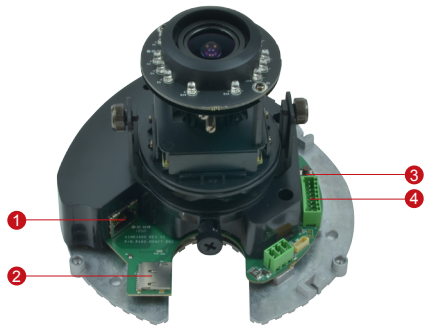

# E63A

5MP Indoor Dome with D/N, Adaptive IR, Basic WDR, Vari-focal Lens

- 5 Megapixel with 1080p
- Day & Night with Adaptive IR LED
- Vari-focal Lens with f2.8-12mm / F1.4
- Basic WDR (74 dB)
- 30 fps at 1920 x 1080
- Vandal Resistant (IK09)

## PHOTO INDICATION

- 1 Ethernet Port
- 2 Memory Card Slot
- 3 Reset Button
- 4 Digital Input/Output and Audio-In / Audio-out

\* For more mounting solutions, please refer to Project Planner on [www.acti.com](http://www.acti.com)

**PRODUCT SPECIFICATION****E63A****• Device**

Device Type	Indoor Dome Camera
Image Sensor	Progressive Scan CMOS
Sensor Size	1/3.2"
Day / Night	Yes
Superior Low Light Sensitivity	No
Minimum Illumination	Color: 0.1 lux at F1.4 (30 IRE, 2400°K); B/W: 0 lux (IR LED on)
Color to B/W Switch	ISP based switch, configurable
Mechanical IR Cut Filter	Yes
IR Sensitivity Range	700~1100nm
IR LED	Adaptive IR LED (IR Exposure Compensation) x 15 (850nm)
IR Working Distance	30 m (0 lux, 30 IRE, Gain 255, Auto shutter mode)
Electronic Shutter	1/5 ~ 1/2,000 sec (manual mode); 1/5 ~ 1/10,000 sec (auto mode)

**• Interface**

Digital Input	1, Terminal block
Digital Output	1, Terminal block
Local Storage	MicroSDHC/MicroSDXC memory card slot (card not included)

**• General**

Power Source / Consumption	PoE Class 2 (IEEE802.3af) / 6.49 W (IR on)
Weight	538g (1.186 lb)
Dimensions (Ø x H)	146 mm x 114 mm (5.75" x 4.5")
Environmental Casing	Vandal Resistant (IK09 rated); Transparent dome cover
Mount Type	Surface, Pendant, Wall, Corner, Pole, Flush, Gang Box
Starting Temperature	-10°C ~ 50°C (14°F ~ 122°F)
Operating Temperature	-10°C ~ 50°C (14°F ~ 122°F)
Operating Humidity	10% ~ 85% RH
Approvals	CE (EN 55022 Class B, EN 55024), FCC (Part15 Subpart B Class B), IK09