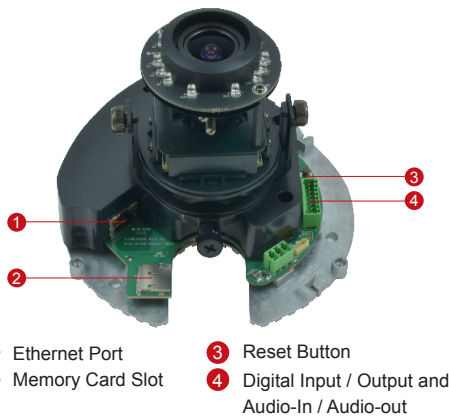

# E62A

3MP Indoor Dome with D/N, Adaptive IR, Basic WDR, Vari-focal Lens

- 3 Megapixel with 1080p
- Day & Night with Adaptive IR LED
- Vari-focal Lens with f2.8-12mm / F1.4
- Basic WDR (74 dB)
- 30 fps at 1920 x 1080
- Vandal Resistant (IK09)

## PHOTO INDICATION

\* For more mounting solutions, please refer to Project Planner on [www.acti.com](http://www.acti.com)

**PRODUCT SPECIFICATION****E62A****• Device**

Device Type	Indoor Dome Camera
Image Sensor	Progressive Scan CMOS
Sensor Size	1/3.2"
Effective Pixels	2592 (H) x 1944 (V) (5.04 MP)
Day / Night	Yes
Low Light Sensitivity	Standard
Minimum Illumination	Color: 0.1 lux at F1.4 (30 IRE, 2400°K); B/W: 0 lux (IR LED on)
Color to B/W Switch	ISP based switch, configurable
Mechanical IR Cut Filter	Yes
IR Sensitivity Range	700~1100nm
IR LED	Adaptive IR LED x 15 (850nm)
IR Working Distance	30 m (0 lux, 30 IRE, Gain 255, Auto shutter mode)
Electronic Shutter	1/5 ~ 1/2,000 sec (manual mode); 1/5 ~ 1/10,000 sec (auto mode)
TV Lines	1350
S/N Ratio	52 dB

**• Interface**

Digital Input	1, Terminal block
Digital Output	1, Terminal block
Local Storage	MicroSDHC/MicroSDXC memory card slot (card not included)

**• General**

Power Source / Consumption	PoE Class 2 (IEEE802.3af) / 6.49 W (IR on)
Weight	538g (1.186 lb)
Dimensions (Ø x H)	146 mm x 114 mm (5.75" x 4.5")
Environmental Casing	Vandal Resistant (IK09 rated); Transparent dome cover
Mount Type	Surface, Pendant, Wall, Corner, Pole, Flush, Gang Box
Starting Temperature	-10°C ~ 50°C (14°F ~ 122°F)
Operating Temperature	-10°C ~ 50°C (14°F ~ 122°F)
Operating Humidity	10% ~ 85% RH
Approvals	CE (EN 55022 Class B, EN 55024), FCC (Part15 Subpart B Class B), IK09, UL (for optional PoE injector)