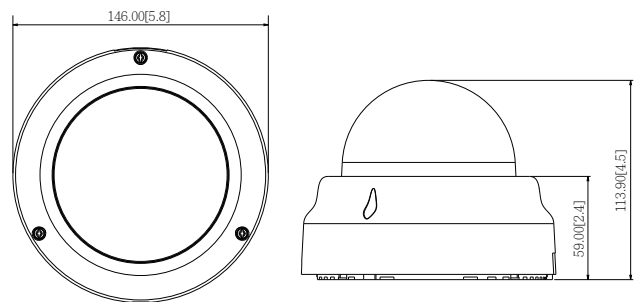

## DIMENSION DIAGRAM

Unit: mm [inch]

**• Interface**

Digital Input	1, Terminal block
Digital Output	1, Terminal block
Local Storage	MicroSDHC/MicroSDXC memory card slot (card not included)

**• General**

Power Source / Consumption	PoE Class 2 (IEEE802.3af) / 6.49 W (IR on)
Weight	538g (1.186 lb)
Dimensions (Ø x H)	146 mm x 114 mm (5.75" x 4.5")
Environmental Casing	Vandal Resistant (IK09 rated); Transparent dome cover
Mount Type	Surface, Pendant, Wall, Corner, Pole, Flush, Gang Box
Starting Temperature	-10°C ~ 50°C (14°F ~ 122°F)
Operating Temperature	-10°C ~ 50°C (14°F ~ 122°F)
Operating Humidity	10% ~ 85% RH
Approvals	CE (EN 55022 Class B, EN 55024), FCC (Part15 Subpart B Class B), IK09, UL (for optional PoE injector)