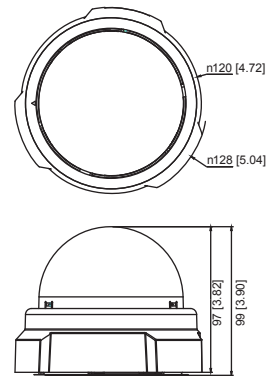

E54

5MP Indoor Dome with D/N,
Adaptive IR, Basic WDR, Fixed Lens

- 5 Megapixel with 1080p
- Day & Night with Adaptive IR LED
- Fixed Lens with f3.6mm / F1.8
- Basic WDR (74 dB)
- 30 fps at 1920 x 1080

PHOTO INDICATION

DIMENSION DIAGRAM

Unit: mm [inch]

ACCESSORY OPTIONS

Dome Cover		
PDCX-0105		3-inch, smoke, non-vandal proof

Popular Mounting Solutions		
Surface	Accessories not required	
Wall	PMAX-0308	
Pendant	PMAX-0101 PMAX-0103	
Corner	PMAX-0101 PMAX-0305 PMAX-0402	
Pole	PMAX-0101 PMAX-0305 PMAX-0503	
Flush	PMAX-1006	
Gang Box	PMAX-0805	

• Lens

Focal Length / Aperture	Fixed focal, f3.6 mm / F1.8
Iris	Fixed iris
Focus	Fixed focus
Lens Mount	Board mount
Horizontal Viewing Angle	72.0°
Viewing Angle Adjustment	Pan: 0° - 330°; Tilt: 20° - 90°

• General

Power Source / Consumption	PoE Class 2 (IEEE802.3af) / 6.49 W (IR on)
Weight	292 g (0.64 lb)
Dimensions (Ø x H)	128 mm x 99 mm (5.12" x 3.90")
Mount Type	Surface, Pendant, Wall, Corner, Pole, Flush, Gang box
Starting Temperature	-10 °C ~ 50 °C (14 °F ~ 122 °F)
Operating Temperature	-10 °C ~ 50 °C (14 °F ~ 122 °F)
Operating Humidity	10% ~ 85% RH
Approvals	CE (EN 55022 Class B, EN 55024), FCC (Part15 Subpart B Class B)