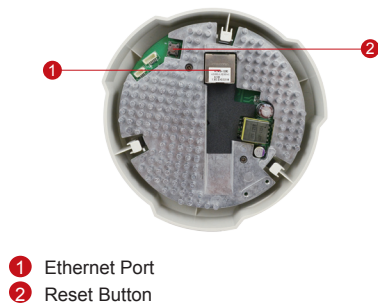

E54

5MP Indoor Dome with D/N,
Adaptive IR, Basic WDR, Fixed Lens

- 5 Megapixel with 1080p
- Day & Night with Adaptive IR LED
- Fixed Lens with f3.6mm / F1.8
- Basic WDR (74 dB)
- 30 fps at 1920 x 1080

PHOTO INDICATION

DIMENSION DIAGRAM

Unit: mm [inch]

ACCESSORY OPTIONS

Dome Cover		
PDCX-0105		3-inch, smoke, non-vandal proof

Popular Mounting Solutions		
Surface	Accessories not required	
Wall	PMAX-0308	
Pendant	PMAX-0101 PMAX-0103	
Corner	PMAX-0101 PMAX-0305 PMAX-0402	
Pole	PMAX-0101 PMAX-0305 PMAX-0503	
Flush	PMAX-1006	
Gang Box	PMAX-0805	

* For more mounting solutions, please refer to Project Planner on www.acti.com

PRODUCT SPECIFICATION**E54****• Device**

Device Type	Fixed Indoor Dome Camera
Image Sensor	Progressive Scan CMOS
Sensor Size	1/3.2"
Day / Night	Yes
Superior Low Light Sensitivity	No
Minimum Illumination	Color: 0.1 lux at F1.8 (30 IRE, 2400°K); B/W: 0 lux (IR LED on)
Color to B/W switch	ISP based switch, configurable
Mechanical IR Cut Filter	Yes
IR Sensitivity Range	700~1100nm
IR LED	Adaptive IR LED (IR Exposure Compensation) x 10 (850nm)
IR Working Distance	30 m (0 lux, 30 IRE, Gain 255, Auto shutter mode)
Electronic Shutter	1/5 ~ 1/2,000 sec (manual mode); 1/5 ~ 1/10,000 sec (auto mode)

• General

Power Source / Consumption	PoE Class 2 (IEEE802.3af) / 6.49 W (IR on)
Weight	292 g (0.64 lb)
Dimensions (Ø x H)	128 mm x 99 mm (5.12" x 3.90")
Mount Type	Surface, Pendant, Wall, Corner, Pole, Flush, Gang box
Starting Temperature	-10 °C ~ 50 °C (14 °F ~ 122 °F)
Operating Temperature	-10 °C ~ 50 °C (14 °F ~ 122 °F)
Operating Humidity	10% ~ 85% RH
Approvals	CE (EN 55022 Class B, EN 55024), FCC (Part15 Subpart B Class B)