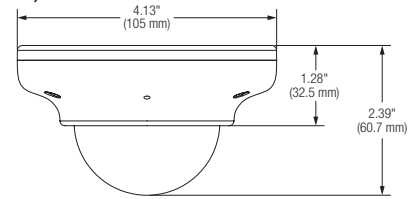

Accessories (Optional)

DWC-V7CM
Pendant Mount for V7 Outdoor Dome Cameras

DWC-V7JUNC
Junction Box for V7 Outdoor Dome Cameras

DWC-V7WM
Wall Mount for V7 Outdoor Dome Cameras

Dimensions

unit: Inch (mm)

UNIVERSAL
HD COAX

Specifications

IMAGE	
Image Sensor	2.1MP 1/3" CMOS Sensor
Active Pixels	1944 (H) x 1092 (V)
Scanning System	Progressive scan
Frequency	60Hz/50Hz
Video Output	HD-Analog, HD-TVI, HD-CVI 2.1MP 1080p CVBS Analog up to 960H
Synchronization	Internal
Resolution	1920x1080 (1080p)
Minimum Scene Illumination	F2.0 (30IRE): 0.06 Lux (Color) F2.0 (30IRE): 0 Lux (B/W)
S/N Ratio	55dB
Signal Technology	Universal HD over Coax® Technology with HD-Analog, HD-TVI, HD-CVI and all Analog to 960H Signal Support
LENS	
Focal Length	3.6mm
Lens Type	Fixed Lens
IR Distance	50ft
OPERATIONAL	
Shutter Speed	1/30 - 1/30,000
Backlight	Off/ On
STAR-LIGHT™ (Sense-up)	OFF, x2 -x32
Wide Dynamic Range (WDR)	Off/ On
Wide Dynamic Range dB	100dB
Smart DNR™ 3D Digital Noise Reduction	Off, Low, Middle, High
White Balance	Auto / Auto-Ex/ Preset / Manual
Day and Night	Day/ Night/ Auto
Mirror/ Flip	Yes
Auto Gain Control	Max 60dB
Motion Detection	Yes
Privacy Zones	16 Privacy Zones
Sharpness	0 ~ 10
Gamma	0.45 ~ 0.75
ENVIRONMENTAL	
Operating Temperature	-4°F ~ 122°F (-20°C ~ 50°C)
Operating Humidity	than 90% (Non-Condensing)
IP Rating	IP66 Certified Weather and Tamper Resistant
IK Rating	IK10-Rated Impact Resistant
Other Certifications	FCC, CE, ROHS
ELECTRICAL	
Power Requirements	DC 12V
Power Consumption	DC12V (LED OFF): 1.7W DC12V (LED ON): 2.9W
MECHANICAL	
Material	Aluminum
Dimensions	4.13 x 2.39 Inch (105 x 60.7 mm)
Weight	0.95 lbs (430.9 gr)