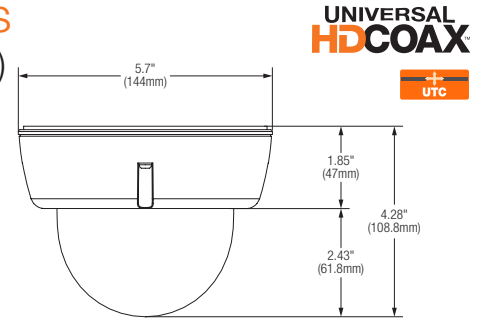

DWC-V1CM
Pendant Mount
for V1, V3, V5 &
V6 Outdoor Dome
Cameras

Dimensions

unit: Inch (mm)

UNIVERSAL
HD COAX

Specifications

IMAGE	
Image Sensor	2.1MP 1/3" CMOS Sensor
Active Pixels	1944 (H) x 1092 (V)
Scanning System	Progressive Scan
Frequency	60Hz / 50Hz
Video Output	HD-Analog, HD-TVI, HD-CVI 2.1MP 1080p CVBS Analog up to 960H
Synchronization	Internal
Resolution	1920x1080 (1080p)
Minimum Scene Illumination	F1.4 (30IRE): 0.03 Lux (Color) F1.4 (30IRE): 0 Lux (B/W)
S/N Ratio	55dB
Signal Technology	Universal HD over Coax® Technology with HD-Analog, HD-TVI, HD-CVI and all Analog to 960H Signal Support
Alarm Output	1 Alarm Output
LENS	
Focal Length	2.8 ~ 12mm
Lens Type	Varifocal P-Iris Lens
IR Distance	100ft
OPERATIONAL	
Shutter Speed	1/30 ~ 1/30,000
Backlight	Off / On
STAR-LIGHT™ (Sense-up)	Off, x2 ~ x32
Wide Dynamic Range (WDR)	Off / On
Wide Dynamic Range dB	100dB
Smart DNR™ 3D Digital Noise Reduction	Off, Low, Middle, High
White Balance	Auto / Auto-Ex / Preset / Manual
Day and Night	Day / Night / Auto
Mirror / Flip	Yes
Auto Gain Control	Max 60dB
Motion Detection	Yes
Privacy Zones	16 Privacy Zones
Sharpness	0 ~ 10
Gamma	0.45 ~ 0.75
RS485 / UTP Built-in	PELCO D / PELCO C
ENVIRONMENTAL	
Operating Temperature	-4°F ~ 122°F (-20°C ~ 50°C)
Operating Humidity	Less than 90% (Non-Condensing)
IP Rating	IP66 Certified Weather and Tamper Resistant
IK Rating	IK10-Rated Impact Resistant
Other Certifications	FCC, CE, ROHS
ELECTRICAL	
Power Requirements	DC12V / AC24V Dual Voltage
Power Consumption	DC12V (LED OFF): 2.94W DC12V (LED ON): 5.22W AC24V (LED OFF): 2.5W AC24V (LED ON): 4.35W
MECHANICAL	
Material	Aluminum
Dimensions	5.7 X 4.28 in (145 x 108.8 mm)
Weight	1.65lbs (748.4 gr)