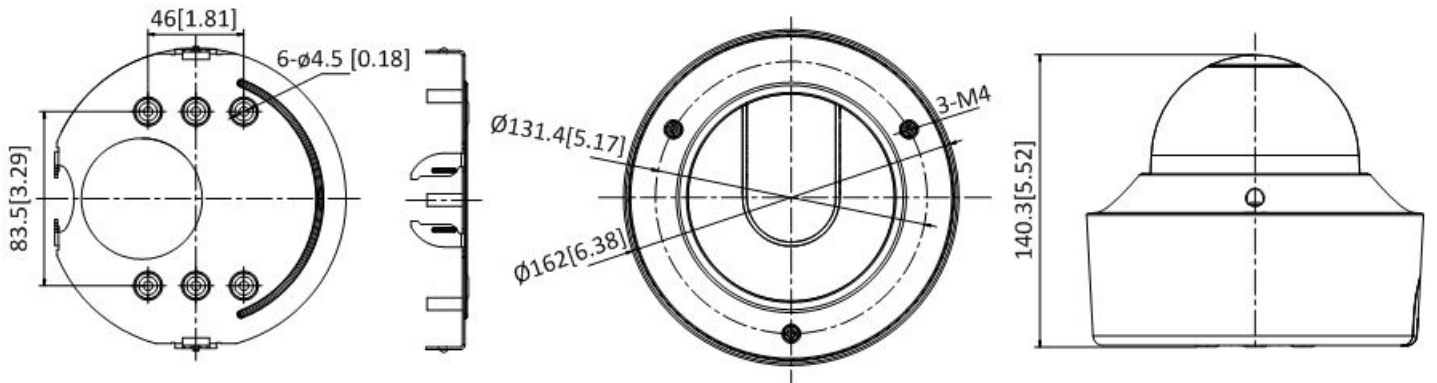

Audio

Environment Noise Filtering	Yes
Audio Sampling Rate	8 kHz/16 kHz/32 kHz/44.1 kHz/48 kHz

General

Operating Conditions	-40° F to 140° F (-40° C to 60° C); humidity 95% or less (non-condensing)
Power Supply	12 VDC ± 20%, two-core terminal block; PoE (802.3at, class 4): 42.5 V to 57 V
Power Consumption and Current	12 VDC ± 20%: 1.4 A, maximum 17 W, PoE (802.3at, class 3): 42.5 V to 57 V, 0.3 A to 0.4 A
Protection Level	IP67, IK10
Heater	Yes
Material	Aluminum alloy
Dimensions	Camera: Ø 6.4" x 5.5" (Ø 162 mm x 140.3 mm)
Weight	Camera: 4.30 lbs (1.95 kg)

Accessories

			
WML + PC155 Wall Mount Long + 155 mm Pendant Cap	CPM + PC155 Ceiling Pendant Mount + 155 mm Pendant Cap	PM1 Pole Mount	CM1 Corner Mount

Dimensions

Unit: mm[inch]