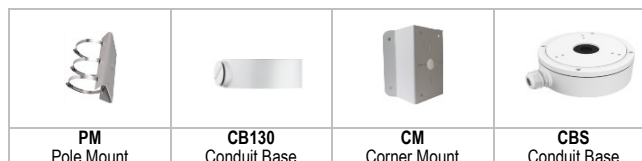

Accessories