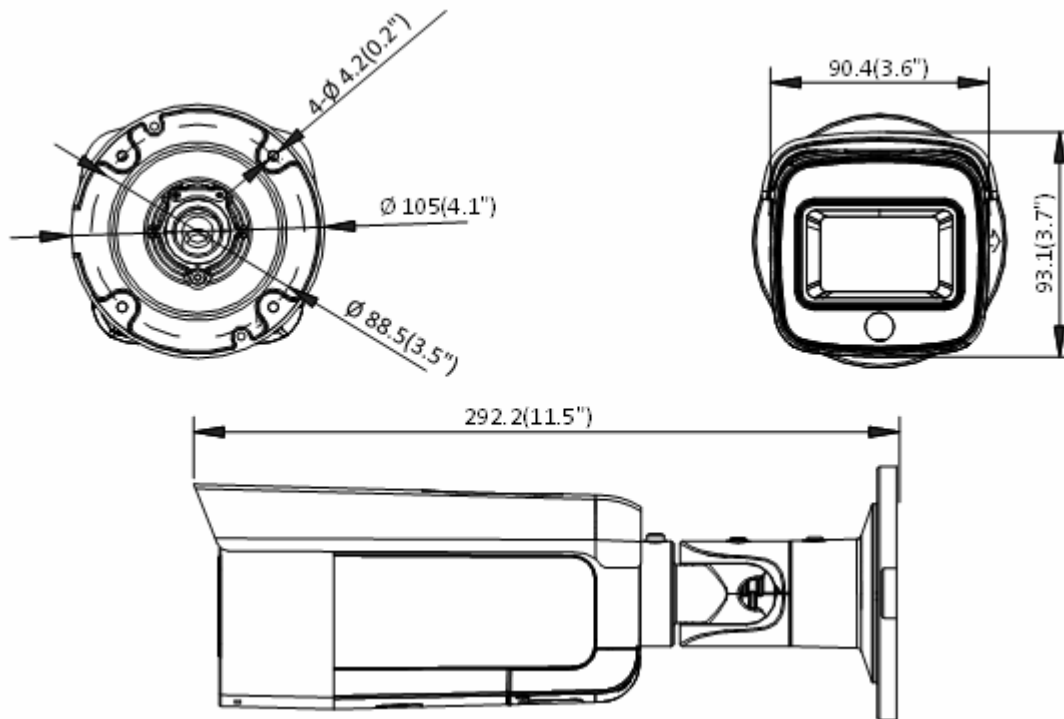

Dimensions

Units: mm (inch)