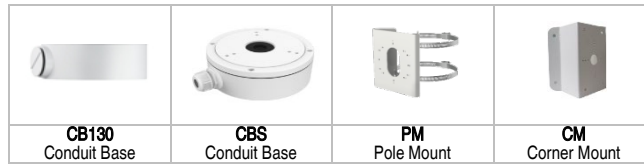

Accessories