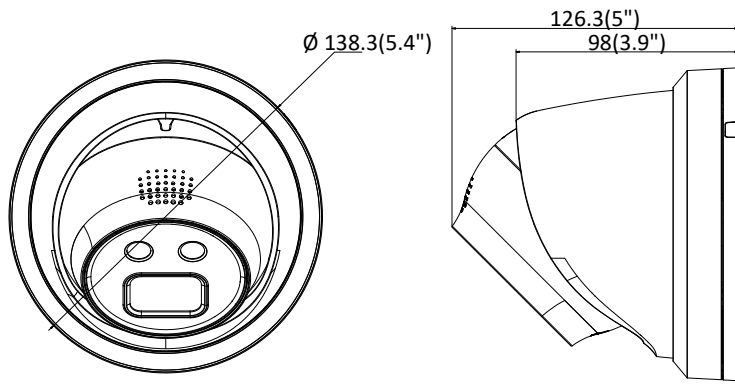

Dimensions

Unit: mm(inch)

Units: mm (inch)