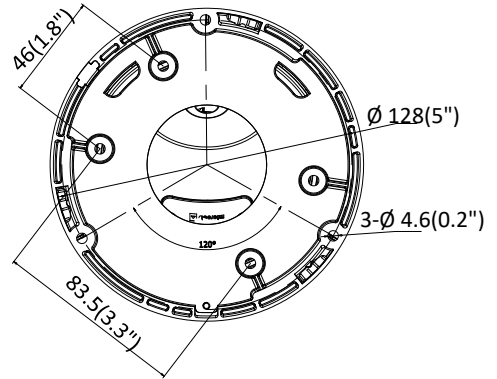

Dimensions

Unit: mm(inch)

Units: mm (inch)