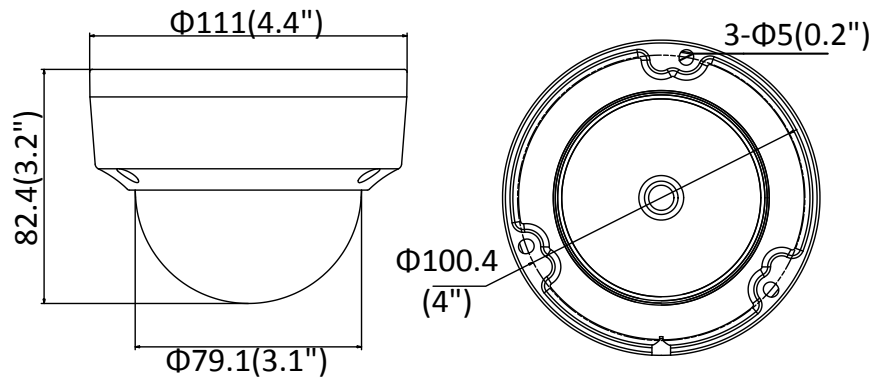

## General

Operating Conditions	-22° F to 140° F (-30° C to 60° C); humidity: 95% or less (non-condensing)
Power Supply	12 VDC ± 25%, Ø 5.5 mm coaxial power plug; PoE (802.3af, class 3)
Power Consumption and Current	12 VDC, 0.5 A, maximum: 6 W; PoE: (802.3af, 37 V to 57 V), 0.2 A to 0.1 A, maximum: 7.5 W
Protection Level	IP67, IK10, TVS 2000V Lightning Protection, Surge Protection and Voltage Transient Protection
Material	Metal
Dimensions	Camera: Ø 4.4" × 3.2" (Ø 111 × 82.4 mm)
Weight	Camera: 1.30 lbs (610 g)

# Dimensions

---

Unit: mm (inch)