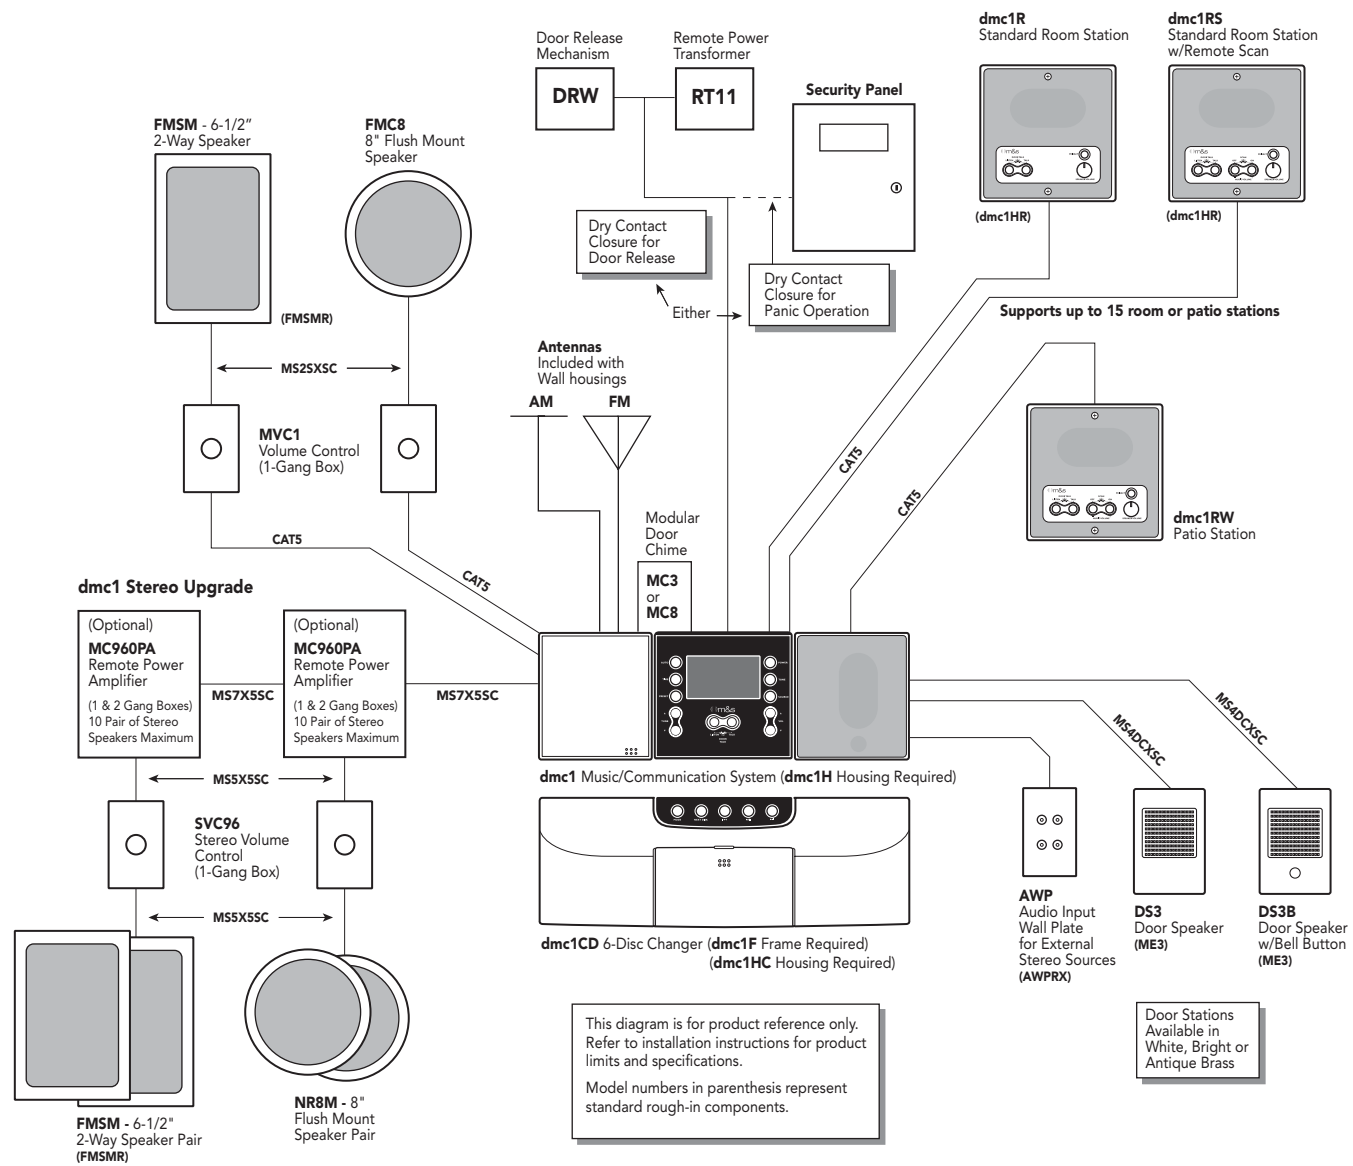

dmc1

The Next Generation of Music/Communication Systems from M&S.

Designed for today's home, the dmc1 music/communication system offers the homeowner the peace of mind of being able to monitor what's going on inside and outside their home. Its elegant style is irresistible – although style is conveyed more convincingly by what you can't see. Updated to accommodate CAT5 wiring with quick connectors, the dmc1 was engineered with both the homeowner and installer in mind, by simplifying installation and improving performance. The dmc1 has an upgrade path to make it a stereo distributed audio system supporting up to 30 pairs of speakers in the home. By simply adding power amplifiers, your intercom becomes a stereo music source, delivering stereo music from the FM radio or optional CD player to any room in the home. All this in a 30 percent smaller package than our previous model!

The reduced size, refined appearance and technological advances combine to make the dmc1 a "crystal clear" choice for today's modern home.

System Specs

- Supports 15 room stations and 3 door speakers
- Frequency response: 20Hz - 20KHz
- 30W (RMS) maximum output power
- 2 music source inputs
- 8AM / 8FM music presets
- Stereo upgrade path with optional power amp
- Speaker remote volume / source control
- Privacy / intercom only / door release feature
- Programmable monitor override
- Automatic on/off feature
- Dimensions: dmc1 (15-1/4" w x 5-5/16" h),
dmc1 w/CD (16" w x 12" h) dmc1RS (5-1/2" w x 5-1/2" h)

dmc1 System Diagram

This diagram is for product reference only. Refer to installation instructions for product limits and specifications. Model numbers in parenthesis represent standard rough-in components.