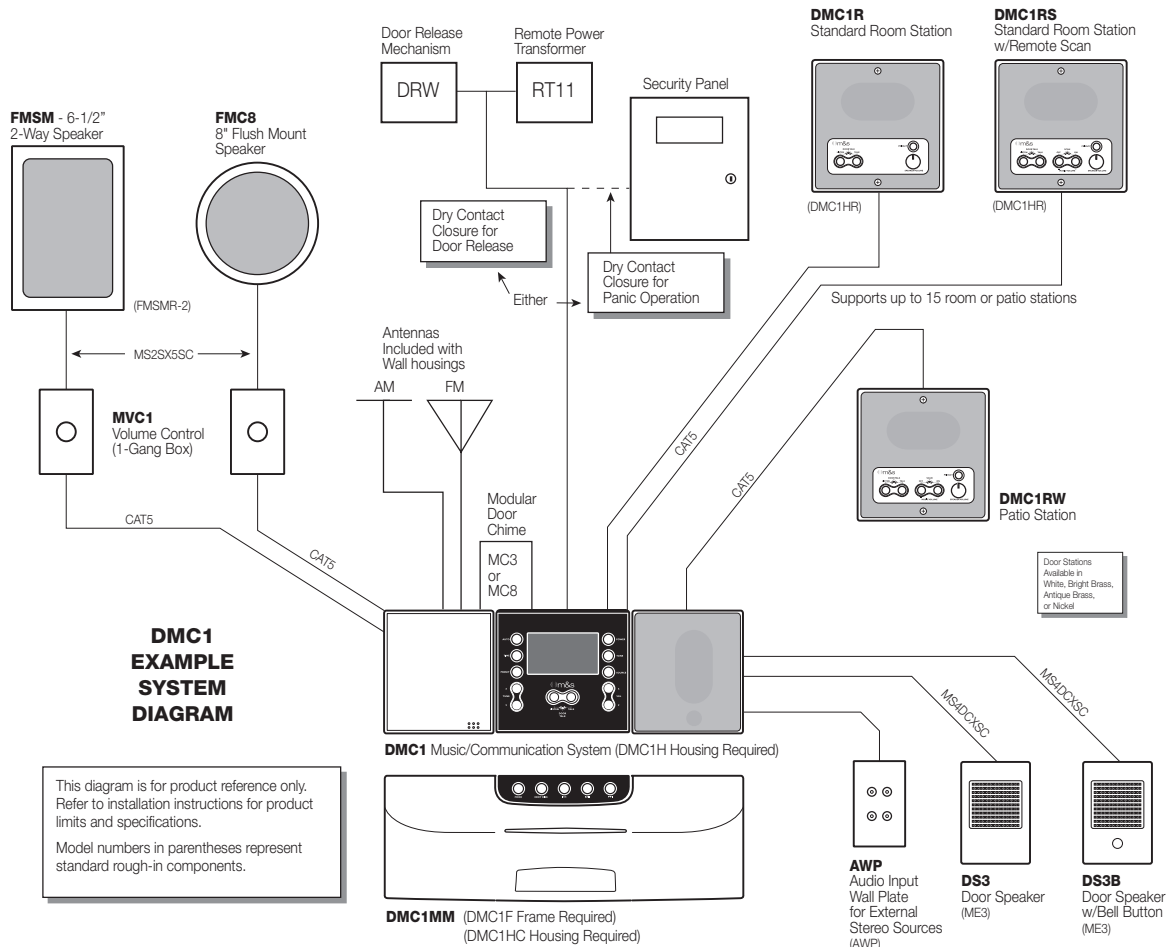

## DMC1 iPlay™ iPod® Dock - MP3 & CD Player

Accessory for the Linear DMC1 and DMC3-4 Music/Communication Systems

The DMC1 iPlay iPod Dock – MP3 & CD Player is a new digital music source for the Linear DMC1 and DMC3-4 Music/Communication Systems. This optional accessory transforms the DMC System into a digital music & entertainment hub. Sharing portable music, podcasts, even digital audio books throughout the home has never been easier or more convenient.

The iPlay connects to all portable digital music sources, including Apple iPod, iPhone®, MP3 players, smart phones and CD/MP3 disks.

A five-button interface provides iPod or CD source select button and controls for CD operation such as play/pause, fast-forward, rewind and track forward/track reverse, with mode and option selection displayed on the DMC1 or DMC3-4 master unit.

# DMC1 System Diagram

## DMC1 iPlay™ Dock - MP3 & CD Player Specifications

- Seamlessly supports playback of a broad range of portable Apple devices. The 30-pin iPod dock works with most iPod and iPhone generations, including:
  - iPod Classic, Gen 3, 4, 5 and 6
  - iPod Mini, Gen 1, 2
  - iPod Nano, Gen 1, 2, 3, 4 and 5
  - iPod Touch, Gen 1, 2 and 3
  - iPhone, Gen 1, 2, 3 and 4
- Playback music from MP3/phone devices with 3.5mm audio input jack
- Charge MP3/phone via power only USB-A port
- Single slot CD player supports CD/CD-R/CD-RW and MP3 discs
- White, almond and black faceplate colors available
- 16" w x 12" h
- Compatible with NuTone OEM intercoms (NM)