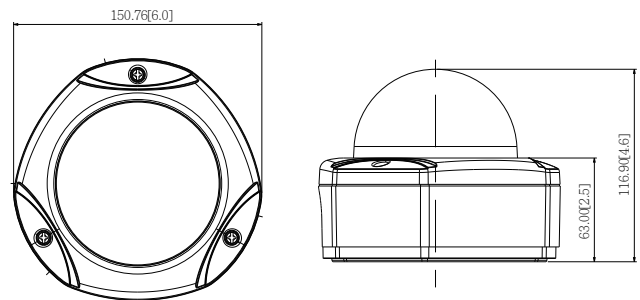

PHOTO INDICATION

DIMENSION DIAGRAM

Unit: mm [inch]

ACCESSORY OPTIONS

Dome Cover		
PDCX-1101		4-inch, smoked, vandal proof (IK10)

Power Supply		
PPOE-0001		IEEE 802.3af PoE Injector for Class 1, 2 or 3 devices, with universal adapter

PRODUCT SPECIFICATION**D72A****• Device**

Device Type	Outdoor Dome Camera
Image Sensor	Progressive Scan CMOS
Sensor Size	1/3.2"
Effective Pixels	2592 (H) x 1944 (V) (5.04 MP)
Horizontal Resolution	1350 TVL
Day / Night	Yes
Low Light Sensitivity	Standard
Minimum Illumination	Color: 0.1 lux at F2.0 (30 IRE, 2400°K); B/W: 0 lux (IR LED on)
Color to B/W Switch	ISP based switch, configurable
Mechanical IR Cut Filter	Yes
IR Sensitivity Range	700~1100nm
IR LED	Adaptive IR LED x 10 (850nm)
IR Working Distance	30 m (0 lux, 30 IRE, Gain 255, Auto shutter mode)
Electronic Shutter	1/5 ~ 1/2,000 sec (manual mode); 1/5 ~ 1/10,000 sec (auto mode)
S/N Ratio	52 dB

• Interface

Digital Input	1, Terminal block
Digital Output	1, Terminal block
Local Storage	MicroSDHC/MicroSDXC memory card slot (card not included)

• General

Power Source / Consumption	PoE Class 2 (IEEE802.3af) / 6.27 W (IR on)
Weight	1006 g (2.218 lb)
Dimensions (Ø x H)	150.76 mm x 116.9 mm (6" x 4.6")
Environmental Casing	Weatherproof (IP66 rated); Vandal proof (IK10 rated); Transparent dome cover
Mount Type	Surface, Pendant, Wall, Corner, Pole, Flush, Gang box
Starting Temperature	-20°C ~ 50°C (-4°F ~ 122°F)
Operating Temperature	-40°C ~ 50°C (-40°F ~ 122°F)
Operating Humidity	10% ~ 85% RH
Approvals	CE (EN 55022 Class B, EN 55024), FCC (Part15 Subpart B Class B), IK10, IP67, NEMA 4X, UL (for optional PoE injector)