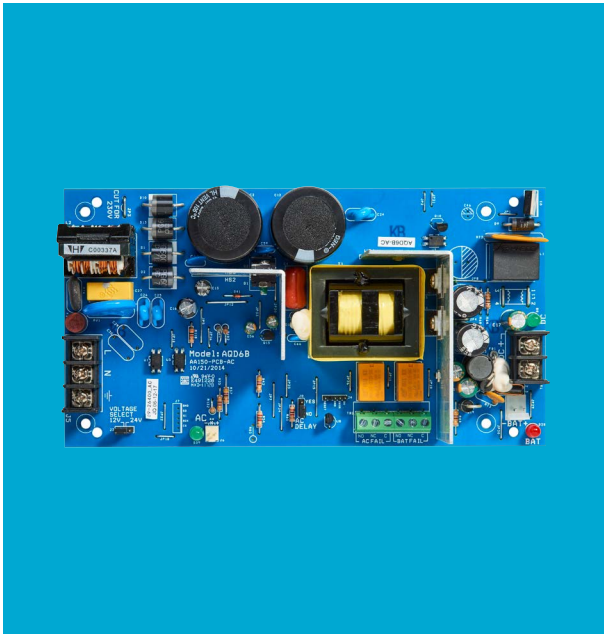

Securitron AQD6 Power Supply

ASSA ABLOY

The global leader in
door opening solutions

The Securitron AQD6 Series of switching power supplies are dual voltage, UL listed, supervised units. These units are field selectable with a dedicated battery charging circuit. They provide 6 Amps at 12VDC or 24VDC continuous, with up to 16 independently controlled power limited outputs.

Product Features

- All combinations of AQ power supplies and distribution boards are UL listed
- Dual voltage 12 or 24 VDC field selectable continuous output
- Up to 91% efficiency which results in decreased operating costs and lengthens the lifespan of electronics
- Tolerates brownout or overvoltage input $\pm 15\%$ of nominal voltage
- Thermal shutdown protection with auto restart
- Circuit breaker protects against overcurrent and reverse battery faults
- Dedicated battery charging circuit prevents overvoltage on locking devices
- Low battery cutoff at 9V at 12V or 18V at 24V
- Available with a single relay fire trigger or individually triggered relayed outputs
- MagnaCare® lifetime replacement, no fault warranty

Specification Data

- Typical output: 12.5 / 25.0 VDC
- Low noise design with ripple as low as 240mV p-p
- 115 or 230 VAC input
- Power supply outputs are Class 2 power limited when used with 4, 8 or 16 output distribution boards with PTC fuses
- Expandable up to 16 independently controlled power limited outputs
- Available with configurable access control input/outputs with fire trigger in either PTC or with fuse/dry contact option, fire relay only, or configurable outputs with fire relay input
- LED indicators and form "C" contacts for supervision
- Supports up to two (2) sealed gel, AGM or wet lead acid batteries
- Dimensions: 14" x 14" x 4-3/4" enclosure
- Operating Temp: -4 to +122F [-20 to +50C]
- Shipping Weight: 12.7 lbs [5.76kg]