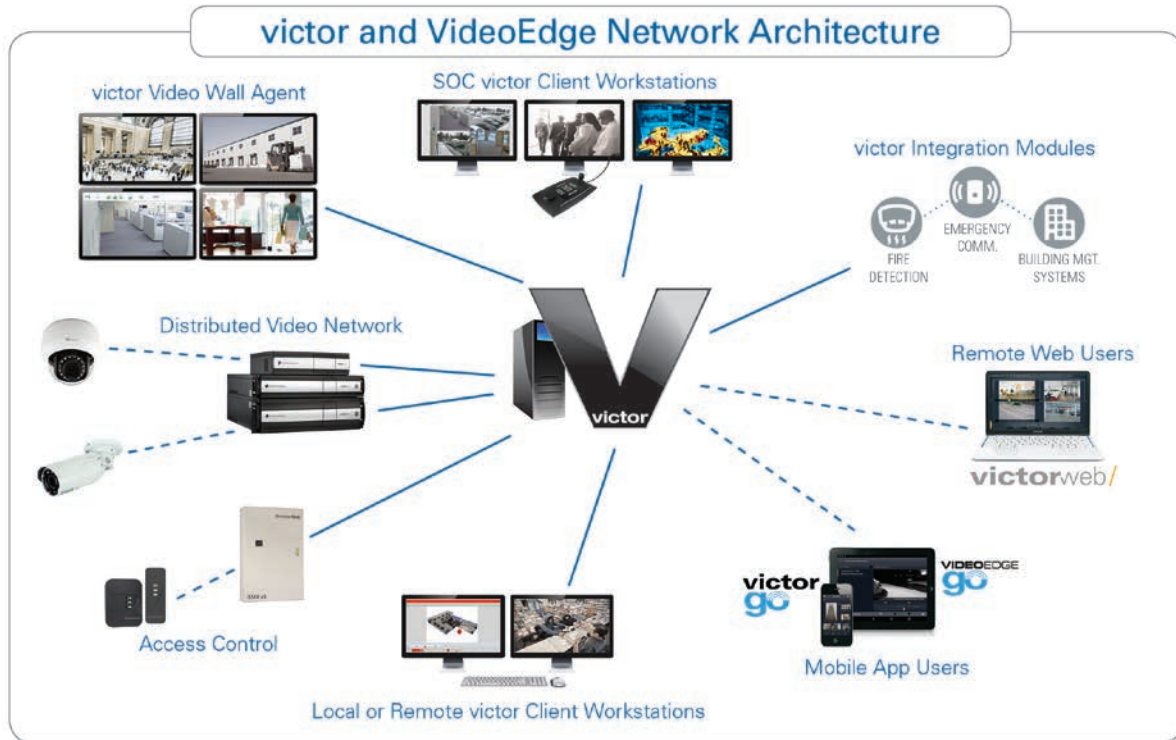

Hardware Specifications

Specification	Description
Camera Type	IP
Max # of Cameras	32
Operating System	VideoEdge OS built on openSUSE Linux
OS Drive	Single 500 GB
Network Interface	2 x 1 GigE NICs
RAID Controller	None
Video Storage	0, 2, 4, 6 TB
Power Supply	300W, 100~240VAC
Redundant Power Supply	No
Max BTU	700
Monitor Interface	1 DVI, 1 VGA, 1 HDMI
Max. Digital Monitors	1
VideoEdge Client	Yes
Video Recording Throughput	100 Mbps¹
Dimensions (W x H x D)	39.7 x 10.9 x 34.9 cm (15.6 x 4.3 x 13.75 in)
Regulatory	FCC Part 15, Class A; CE: EN55022, Class A; CE: EN6100-3-2; 3-3; ICES-003/NMB-003, Class A; AS/NZS CISPR22, Class A Immunity CE: EN50130-4 CE: EN55024 Safety UL 60950-1 (2nd Ed); IEC/EN 60950-1; CSA C22.2 60950-1, UL 2900-2-3 Level 3

¹50 Mbps if VideoEdge Client is used