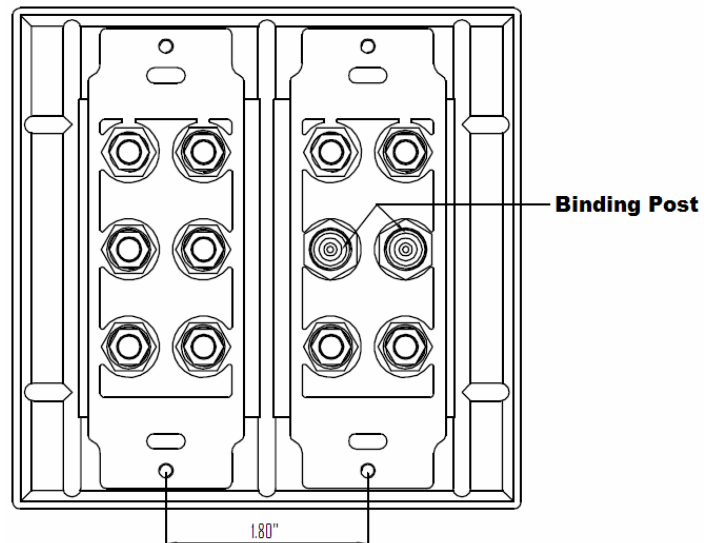

Part #45-0060

5.1 Surround Sound  
2-Gang Plate

Includes 2-gang white plate with 5-pair binding post for the front-left, front-right rear-right, and center speakers.

Includes 1 RCA Jack With F Connector for a subwoofer.

UL approved ABS plastic

Installs in a NEMA 2-gang box or low-voltage mounting bracket.

DataComm Electronics  
6349 Peachtree Street  
Norcross, Ga 30071-1725  
www.datacommelectronics.com