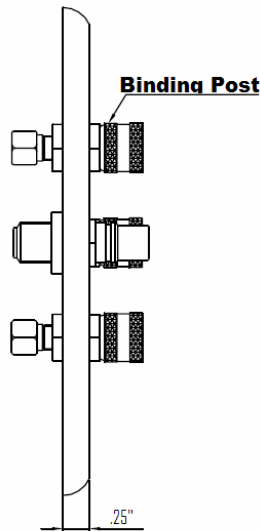

Part #45-0060

5.1 Surround Sound  
2-Gang Plate

Includes 2-gang white plate with 5-pair binding post for the front-left, front-right rear-right, and center speakers.

Includes 1 RCA Jack With F Connector for a subwoofer.

UL approved ABS plastic

Installs in a NEMA 2-gang box or low-voltage mounting bracket.

DataComm Electronics  
6349 Peachtree Street  
Norcross, Ga 30071-1725  
www.datacommelectronics.com