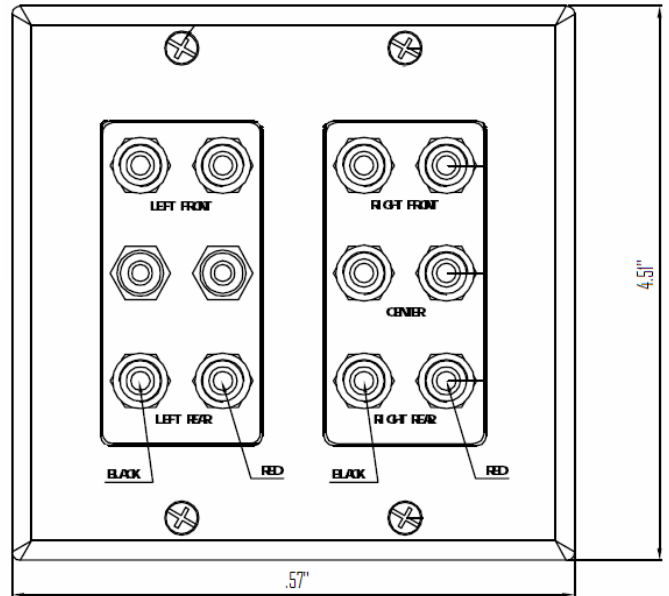

Part #45-0060

5.1 Surround Sound  
2-Gang Plate

Includes 2-gang white plate with 5-pair binding post for the front-left, front-right rear-right, and center speakers.

Includes 1 RCA Jack With F Connector for a subwoofer.

UL approved ABS plastic

Installs in a NEMA 2-gang box or low-voltage mounting bracket.

DataComm Electronics  
6349 Peachtree Street  
Norcross, Ga 30071-1725  
www.datacommelectronics.com